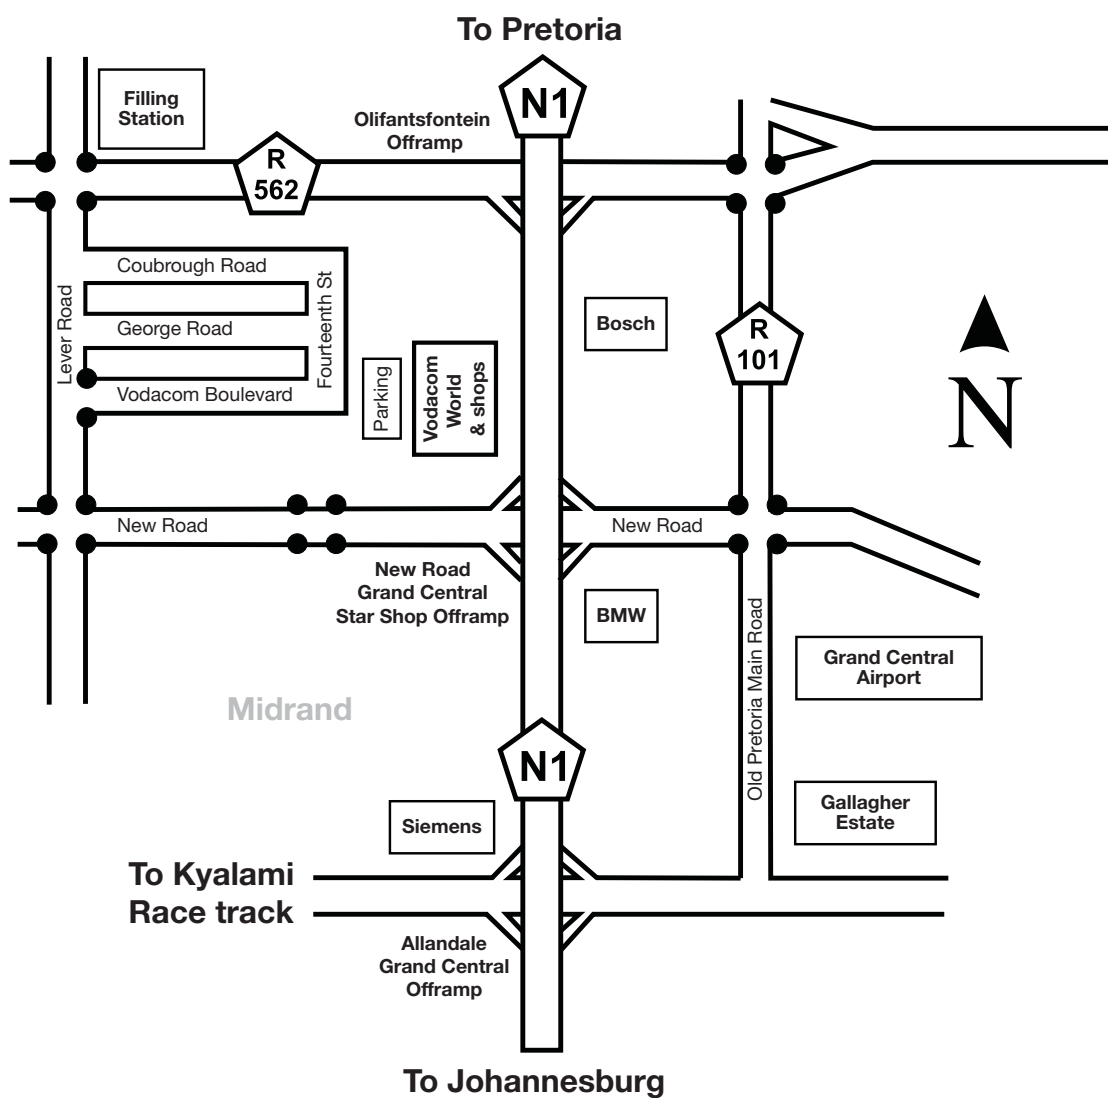

## Directions to Vodacomworld Events

GPS Coordinates:

S 25°58'09.2", E 28°07'33.9"

### FROM JOHANNESBURG

- N1 North (Ben Schoeman Highway) towards Pretoria
- Take the OLIFANSTFONTEIN off ramp
- At the traffic lights, turn left
- At the next set of traffic lights, turn left again into LEVER ROAD
- Turn left into the first road on your left COUBROUGH ROAD (after the Engen Garage)
- The VODACOM WORLD is down this road on the left

### FROM PRETORIA

- N1 South (Ben Schoeman Highway) towards Johannesburg
- Take the OLIFANSTFONTEIN off-ramp
- At the traffic lights, turn left
- Proceed over the bridge and over the next set of traffic lights
- At the next set of traffic lights, turn left again into LEVER ROAD
- Turn left into the first road on your left COUBROUGH ROAD (after the Engen Garage)
- The VODACOMWORLD is down this road on the left