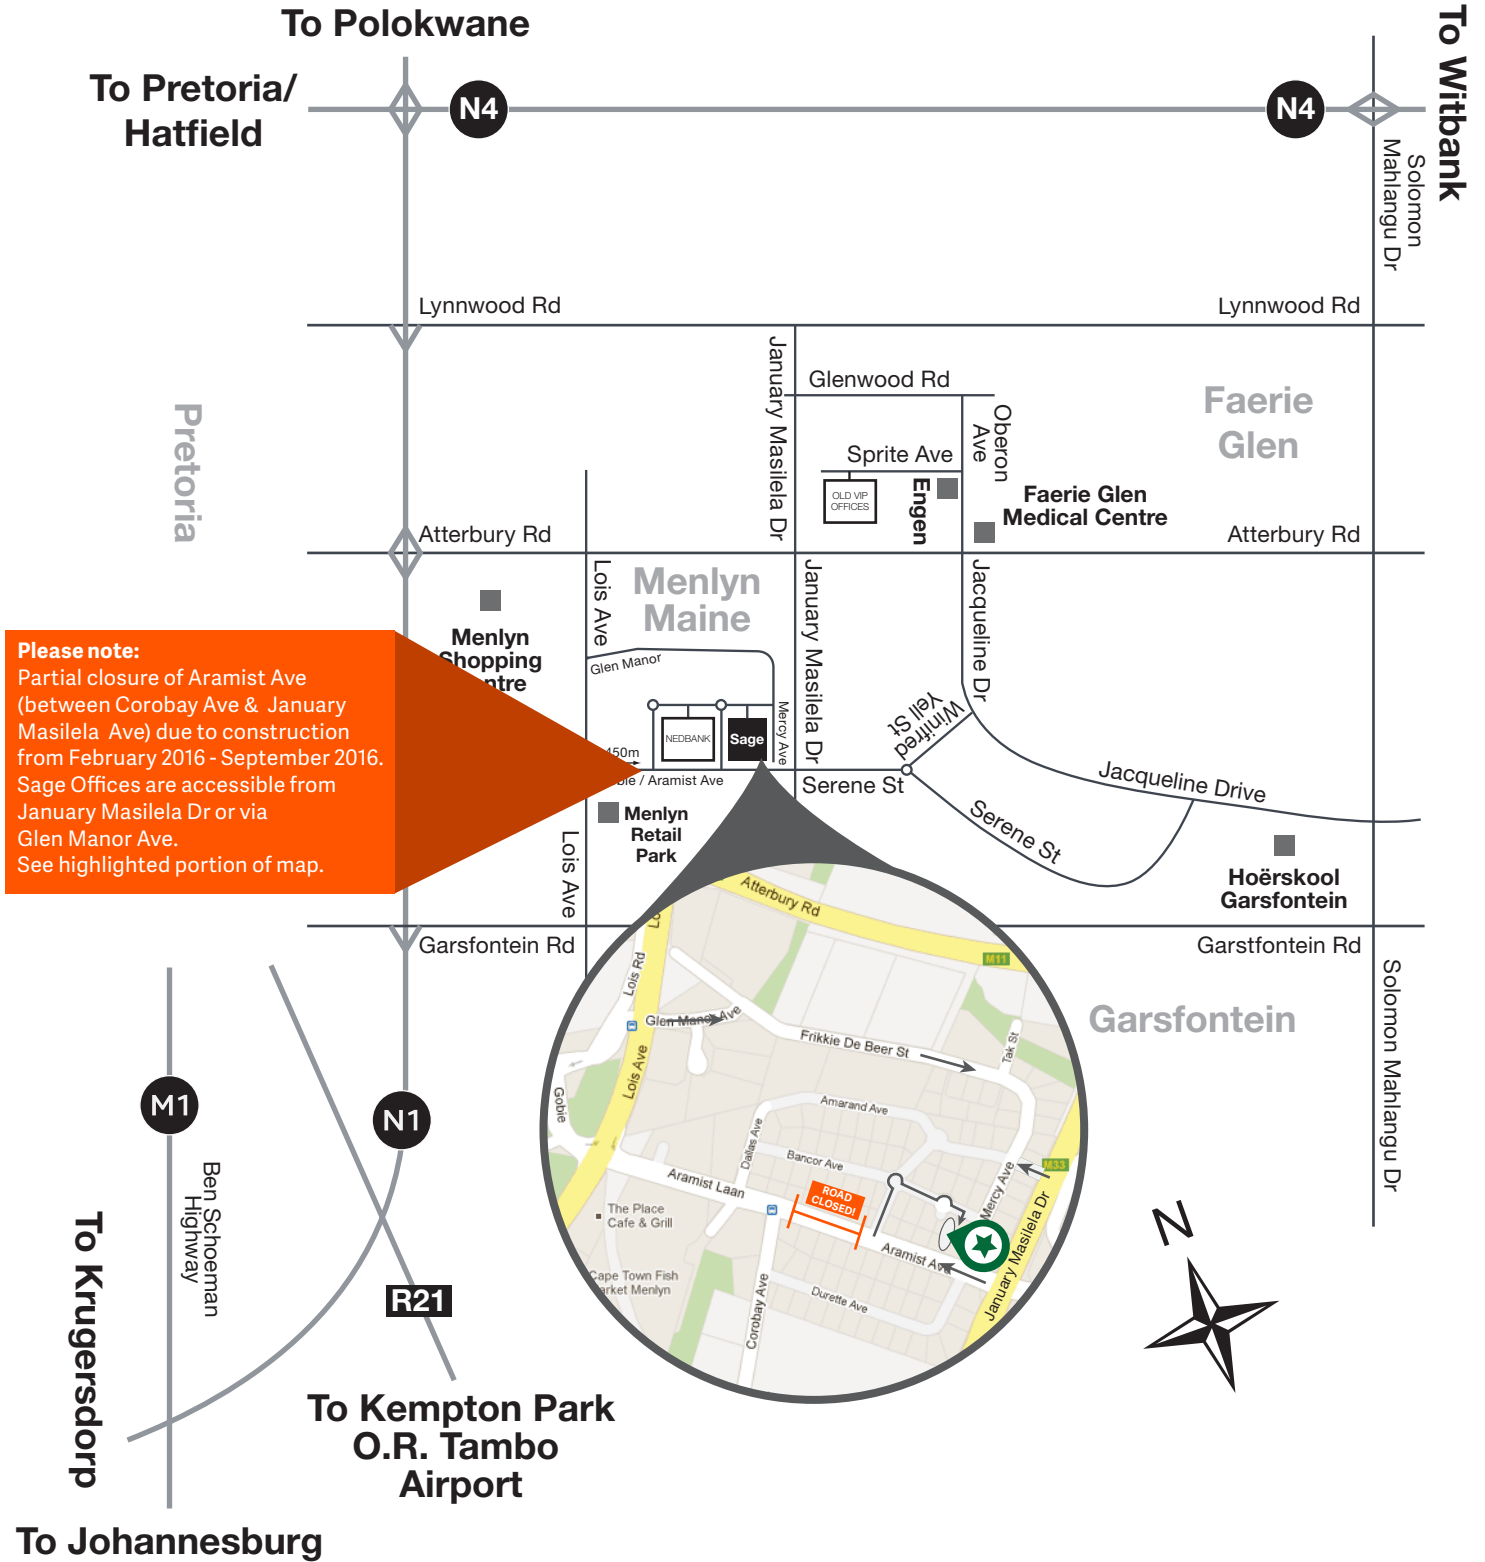

Directions to Pretoria Offices

GPS Coordinates:

S 25°47'13.149" E 28°16'49.2738"

Physical Address

Sage Building
 Cnr. Aramist Ave & Southern Cross St.
 Menlyn Maine
 Waterkloof Glen Ext. 2

Contact Details

Sage HR & Payroll
 Tel: +27 12 420 7000
 E-mail: info.vip@sage.com
 Web: www.sage.com/za