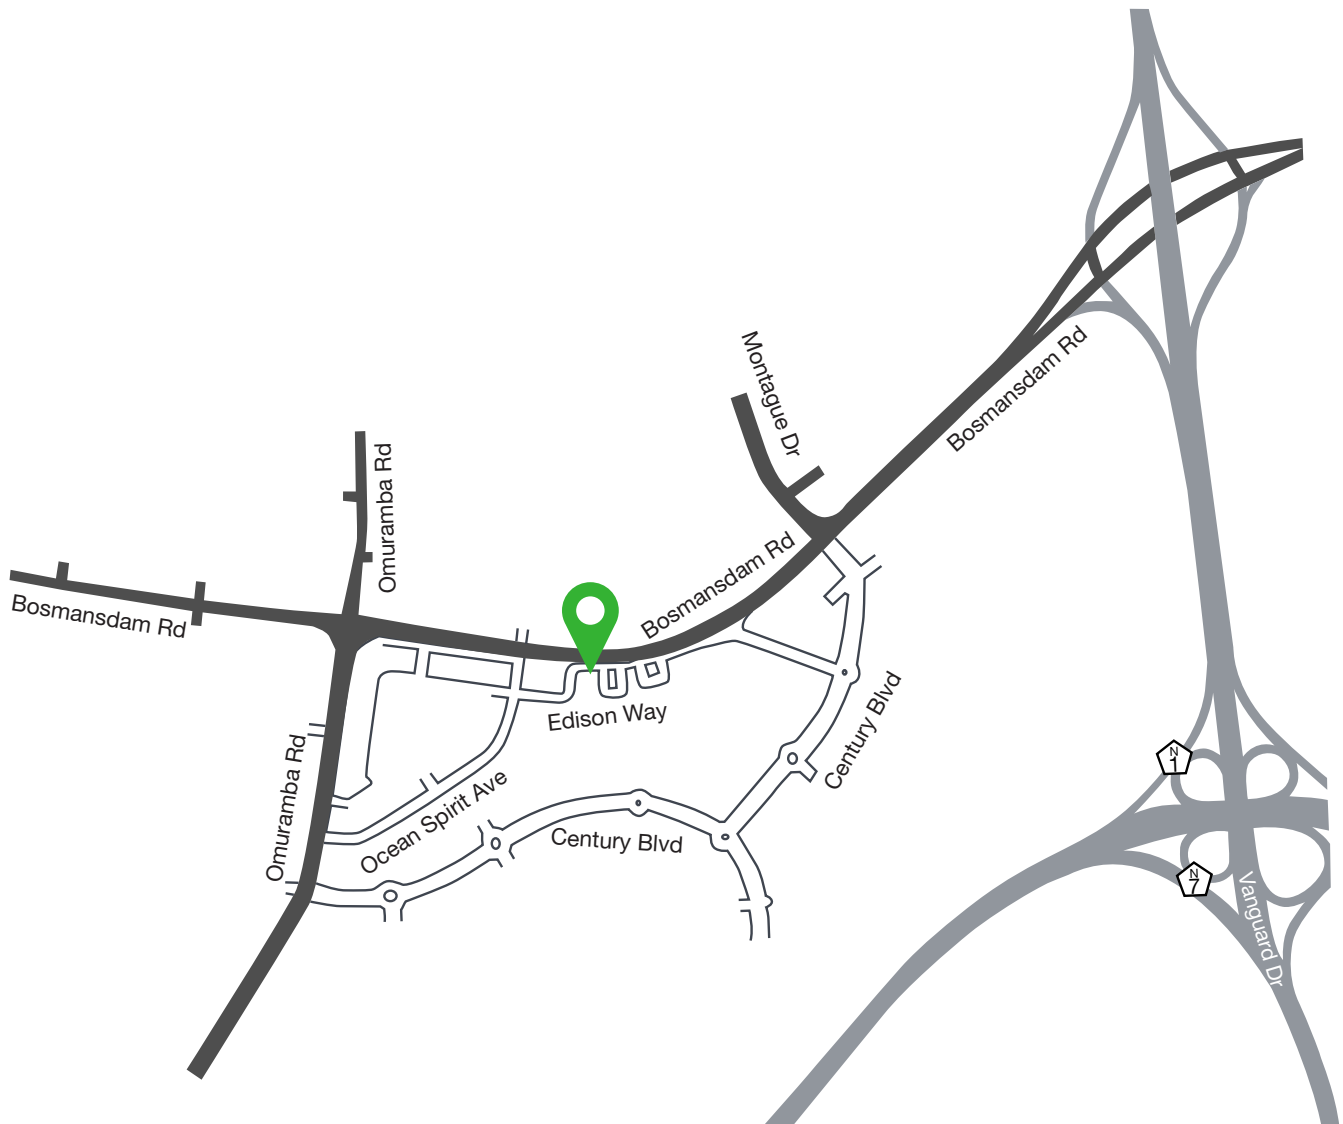

### From Southern Suburbs / Kenilworth

- Take M5 highway toward Cape Town
- Take the N1 Paarl and keep left
- Take the N7 Malmesbury split and then the Sable Rd off-ramp
- Continue on Sable Road which becomes Ratanga Rd (Runs alongside Ratanga Junction Amusement Park)
- Continue down Ratanga Rd until you reach Bosmansdam Rd - at the traffic intersection turn right into Bosmansdam Rd
- At the next traffic light, turn right into Ocean Spirit Avenue
- 1st Road left is Edison Way - entering the Century Gate Business Park
- Sage Technology Park will be on your right

### From the N7 National road:

- Take the M8 Milnerton / Bosmansdam Rd turn-off
- At the fork, continue on the M8 Milnerton / Bosmansdam Rd

- Proceed across the 1st set of traffic lights
- Take the 1st Road / slip way on the left - Edison Way - entering Century Gate Business Park
- At the Stop, turn right - Abbots College will be on your left
- Continue down Edison Way - Sage Technology Park will be on your left

### From Canal Walk Shopping Centre:

- Follow the Century Boulevard towards Montague Gardens
- At the 1st traffic circle, take the right exit into Century Avenue.
- At the 2nd traffic circle continue straight across
- At the 3rd traffic circle turn left into Edison Way
- Continue past the Spur Regional office and Abbots College on your left.
- Sage Technology Park will be on your right

#### GPS Coordinates:

S 33°52'56.0" E 18°30'59.5"