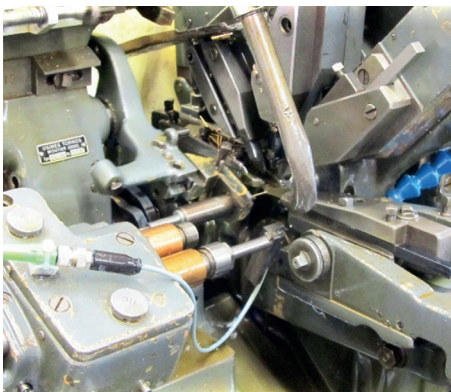

Features and benefits

Our EN3155 contacts meet the latest requirements including enhanced performances on:

- Vibrations at highest temperature
- Additional temperature exposures and variations